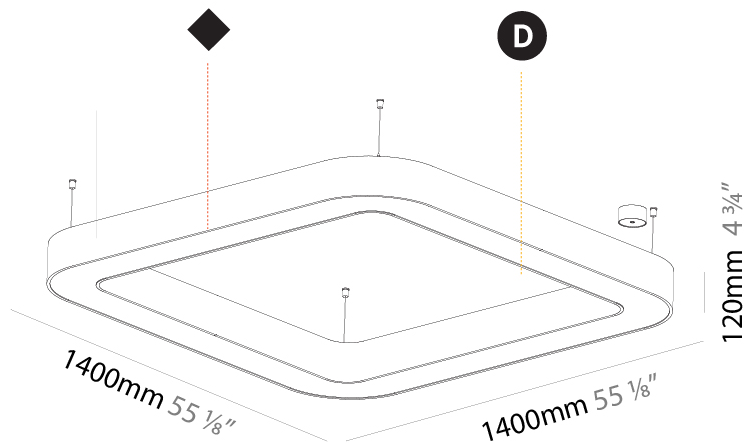

GENERAL

Series: Glorious
Subseries: Glorious Quantum
Brand: Prolight
Division: Architectural
Mounting Type: Suspension
Mounting Location: Ceiling
Subcategory: Ambient

PHYSICAL

Shape: Square
Length (mm): 1400
Length (in): 55 1/8
Width (mm): 1400
Width (in): 55 1/8
Height (mm): 120
Height (in): 4 3/4
Max. Overall Height (mm): 2120
Max. Overall Height (in): 83 7/16
Light Distribution: Direct / Indirect
Weight (kg): 18.463
Weight (lbs): 40.62
Diffuser: PMMA - Opal or Micro-Prism
Fixture Finish: SSR / BKV / CWI / CRY / HAB / UFT / ITA / RUA / FTG / MYG / LOD / PUS / FRO / FUP / KIA / POP / BLS / SPG / MEY / GOH / GUM / CHC / COM / ABZ / JAG / OBR / MOS / ROR
Fixture Material: Aluminum

ELECTRICAL

Lamp Type: LED (Zhaga Standard)
Input Wattage (W): 120
Total Output Wattage (W): 96 / 76.8 (3500K)
Dimming: Non-Dimming / Phase Dimming (120Vac only) / 0-10V Dimming
Driver Included: Yes
Driver Location: Integrated
Driver Type: Constant Current - 120 / 277Vac
Driver Class: Class 2
Input Voltage (V): 120 - 277
Constant Current (MA): 350 / 800 (3500K)

LED

Color Temperature (°K): 3000 / 3500 / 4000
Max. Delivered Lumen (lm): 7380 / 7644 / 7800 Direct / 5120 / 5556 / 5400 Indirect
CRI: >80 CRI
Efficiency (%): 69.8
Lamp Life (hrs): 50000

OPTICAL

RATINGS AND CERTIFICATIONS

Certified By: Certified for North American Standards
IP rating: IP20